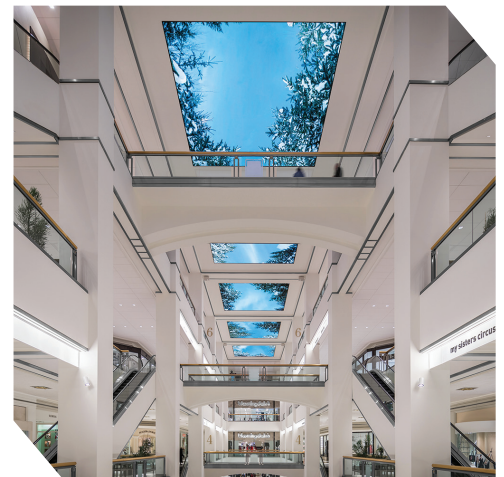

XL SERIES®
Designed for Performance®