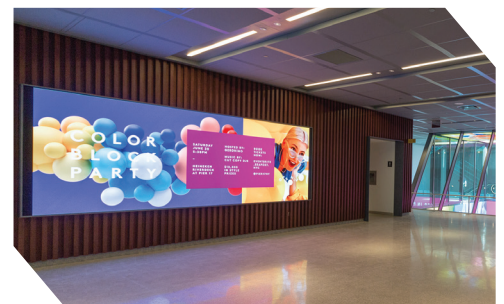

XL SERIES®
Designed for Performance®